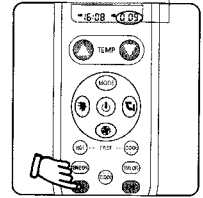

Setting of Remote Control

Three methods (Method A/B/C) are provided to set this remote control, any one of which can be used in operation.

A. Digital automatic search type

1. Manually plug-in the air conditioner, aim the remote control at the receiving window of the air conditioner.
2. Hold on "SET" key (for about 3 seconds), release after the code flashes in the LCD, then press "Power" key (for about 6 seconds), release it after the code flashes again, the system will enter into automatic search state, and the code will increase "1" every two seconds, pay attention to the state of your air conditioner, keep searching till the air conditioner automatically turn on/off, press "Enter" key to finish setting.

Note: When turning on/off the air conditioner, the code displayed in the remote control is the corresponding code for the air conditioner.

B. Manually input code

1. Manually plug-in the air conditioner, find the type of the air conditioner in the "Code Table", and find the first code, for example: Haier

| Brand | Code |
|-------|------|
| Haier | 1-19 |

Code is flashing

2. Hold on "SET" key (for about 3 seconds), release when the code flashes in the LCD, press temperature "▲" key till the desired code displays and flashes in the LCD.