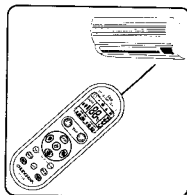

C. Manually search for code

1. Manually plug-in the air conditioner, aim the remote control at the receiving window of the air conditioner.

Set Time Function

Press "Clock" key to enter into clock setting state, clock flashes, adjust current time by pressing "Temperature +" or "Temperature -", press "Clock" key again to exit.

Timing ON/OFF Function

Timing ON Function

Timing OFF Function

Press "Timing Off" key to increase one hour for turning off the machine at setting time, it means to cancel Timing OFF if it exceeds 24 hours. The time displayed for closing the machine means that the air conditioner automatically turns off at the setting time. The displayed OFF time will count down.

Note: Timing function applies HOUR system, which shall be 24 hours for max, the timing on and timing off time shall not be set at the same.

Warm tips

Applicable brand and code list