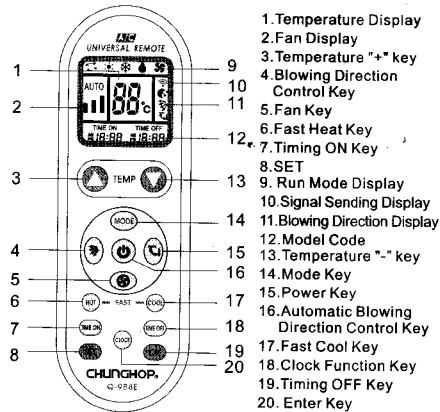

Universal air conditioner remote control

Product Introduction

Q-988E type universal air conditioner remote control can remotely control most brands and models of air conditioners with digital automatic code searching function with low power consumption, complete function, far sending distance, easy setting, simple operation, original appearance, comfortable handle and convenient use, it applies big LCD display with clear settings, built-in clock and timing ON/OFF function also make operation more convenient.

Panel Description:

Fast Cool/Heat Key

- Press "Fast Cool" key to automatically set the machine as refrigerating mode, 21°C, middle wind, automatic blowing direction;
- Press "Fast Heat" key to automatically set the machine as heating mode, 27°C, middle wind, automatic blowing direction.