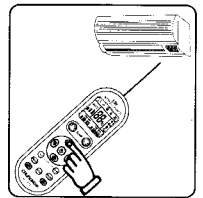

Note: When turning on/off the air conditioner, the code displayed in the remote control is the corresponding code for the air conditioner.

B. Manually input code

1. Manually plug-in the air conditioner, find the type of the air conditioner in the "Code Table", and find the first code, for example: Haier

| Brand | Code |
|-------|------|
| Haier | 1-19 |

Code is flashing

2. Hold on "SET" key (for about 3 seconds), release when the code flashes in the LCD, press temperature "▲" key till the desired code displays and flashes in the LCD.

Code stops flashing

3. Press "Enter" key, the code will stop flashing,

4. Test if the keys on the remote control is effective, if yes, finish setting, if not, please repeat step 2-4.

C. Manually search for code

1. Manually plug-in the air conditioner, aim the remote control at the receiving window of the air conditioner.

2. Hold on "SET" key (for about 3 seconds), release after the code flashes in the LCD, then repeat to press temperature "▲", pay attention to the state of your air conditioner, keep searching till the air conditioner automatically turn on/off, press "Enter" key to finish setting.