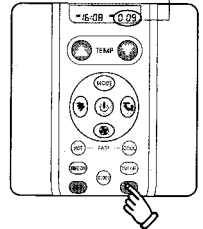

2. Hold on "SET" key (for about 3 seconds), release when the code flashes in the LCD, press temperature "▲" key till the desired code displays and flashes in the LCD.

Code stops flashing