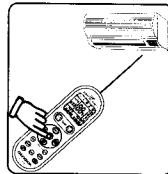

Restore factory settings

press the button "set" and "air volume" simultaneously for three seconds to restore the factory settings.
Note: when the battery is loaded, the combination code does not have timing function. To use the timing function, please control according to the setting method described in the instruction book, which is corresponding to the model.

Battery Installation:

1. Remove the battery cover of the remote control, install two new 7# batteries;
2. Install the battery cover. The time will appear in the left corner of LCD display.

★ Since the remote control has the function of automatic memory after power failure, insure that the remote control can work normally after replacing batteries, the interval of replacing batteries should exceed 30 seconds.

Setting of Remote Control

Three methods (Method A/B/C) are provided to set this remote control, any one of which can be used in operation.

A. Digital automatic search type

1. Manually plug-in the air conditioner, aim the remote control at the receiving window of the air conditioner.
2. Hold on "SET" key (for about 3 seconds), release after the code flashes in the LCD, then press "Power" key (for about 6 seconds), release it after the code flashes again, the system will enter into automatic search state, and the code will increase "1" every two seconds, pay attention to the state of your air conditioner, keep searching till the air conditioner automatically turn on/off, press "Enter" key to finish setting.

Note: When turning on/off the air conditioner, the code displayed in the remote control is the corresponding code for the air conditioner.

B. Manually input code

1. Manually plug-in the air conditioner, find the type of the air conditioner in the "Code Table", and find the first code, for example: Haier